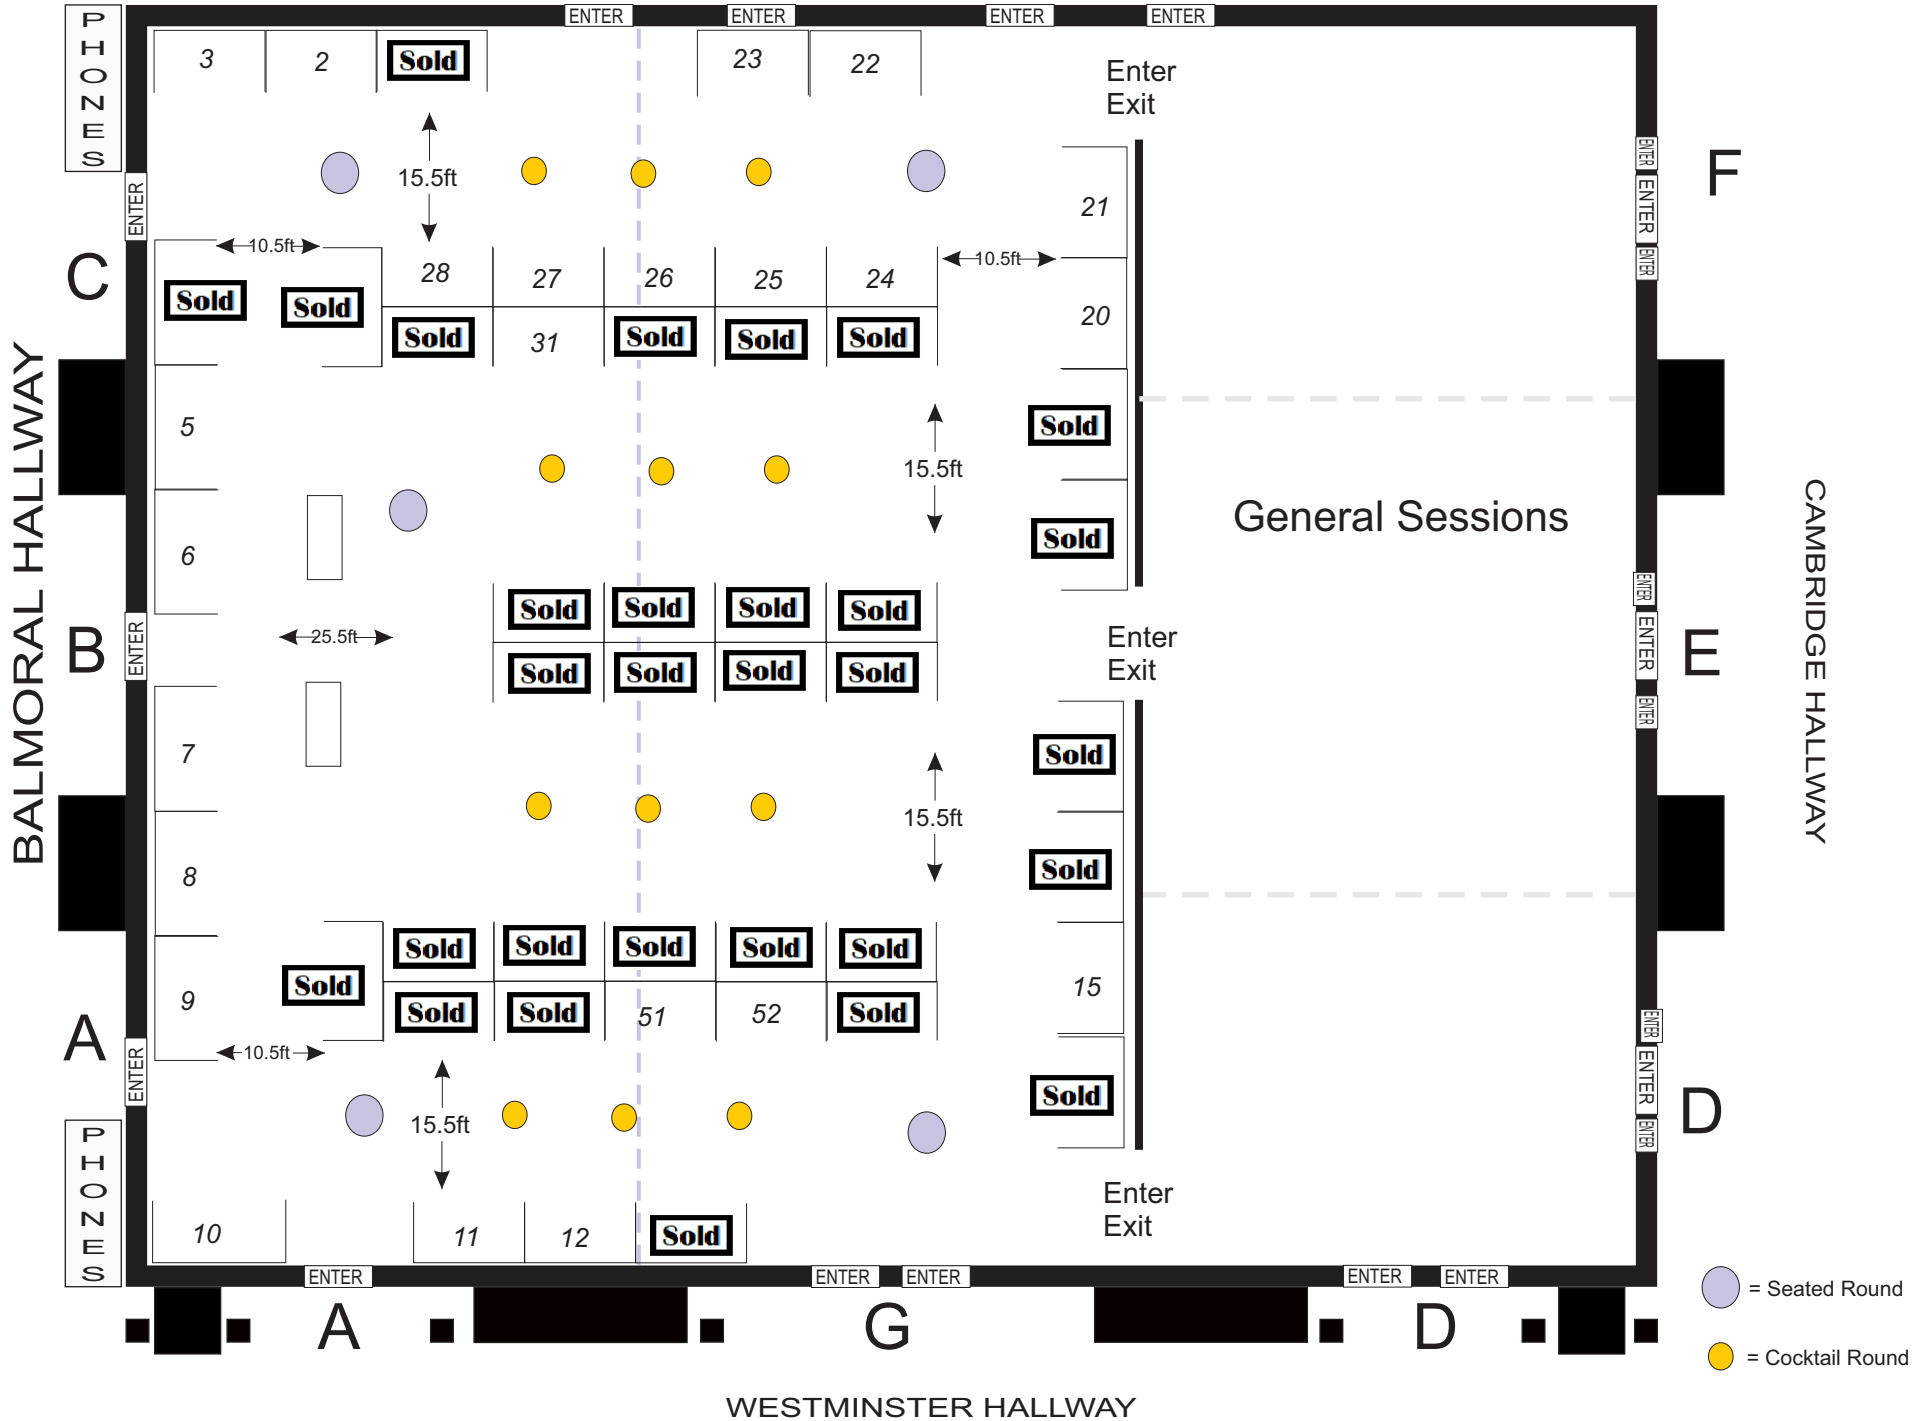

SERVICE HALLWAY

-  = Seated Round
-  = Cocktail Round